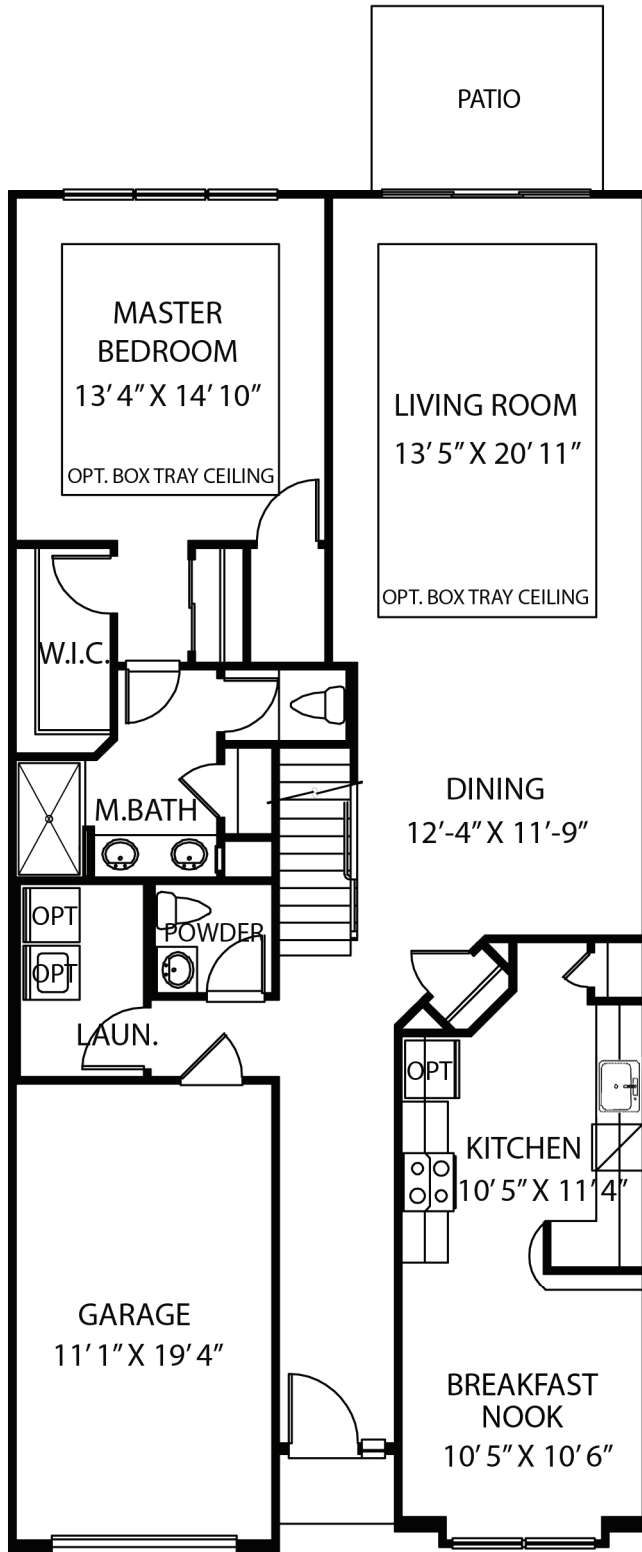

# Covington Model

## 2 Bedroom, 2 1/2 Bath, with Finished Loft

Gourmet Kitchen | Master Bedroom Suite  
Patio | Living/Dining Room | One Car Garage  
2,018 Square Feet

### First Floor Plan