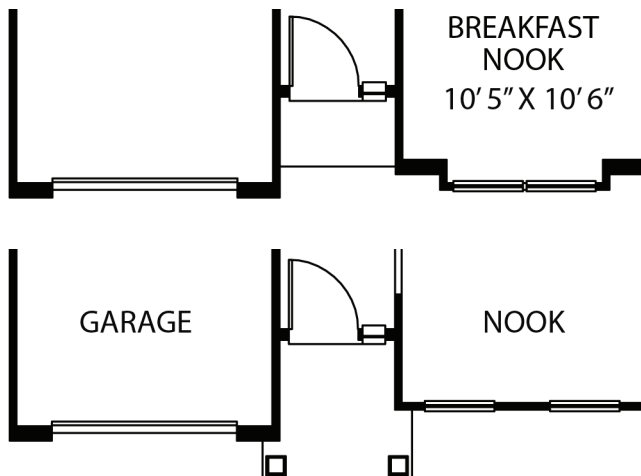

Elevation Per Plan