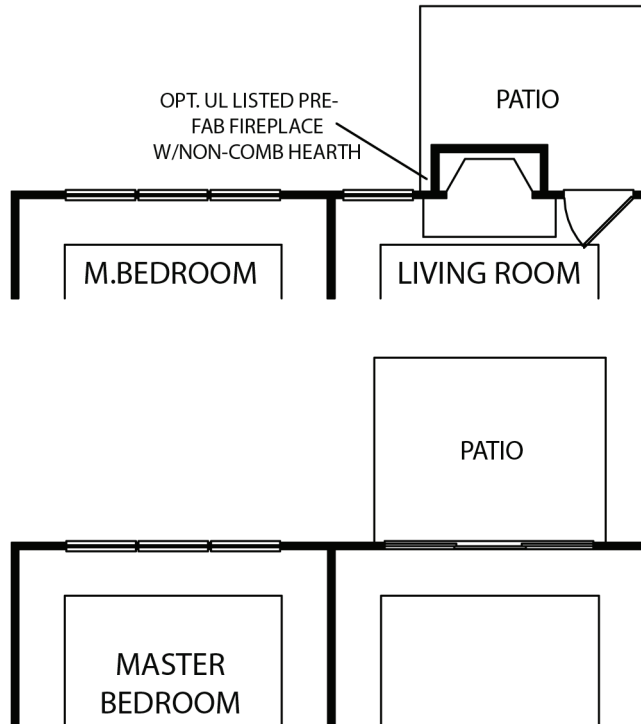

Covington Model

2 Bedroom, 2 1/2 Bath, with Finished Loft

Gourmet Kitchen | Master Bedroom Suite
Patio | Living/Dining Room | One Car Garage
2,018 Square Feet

First Floor Option