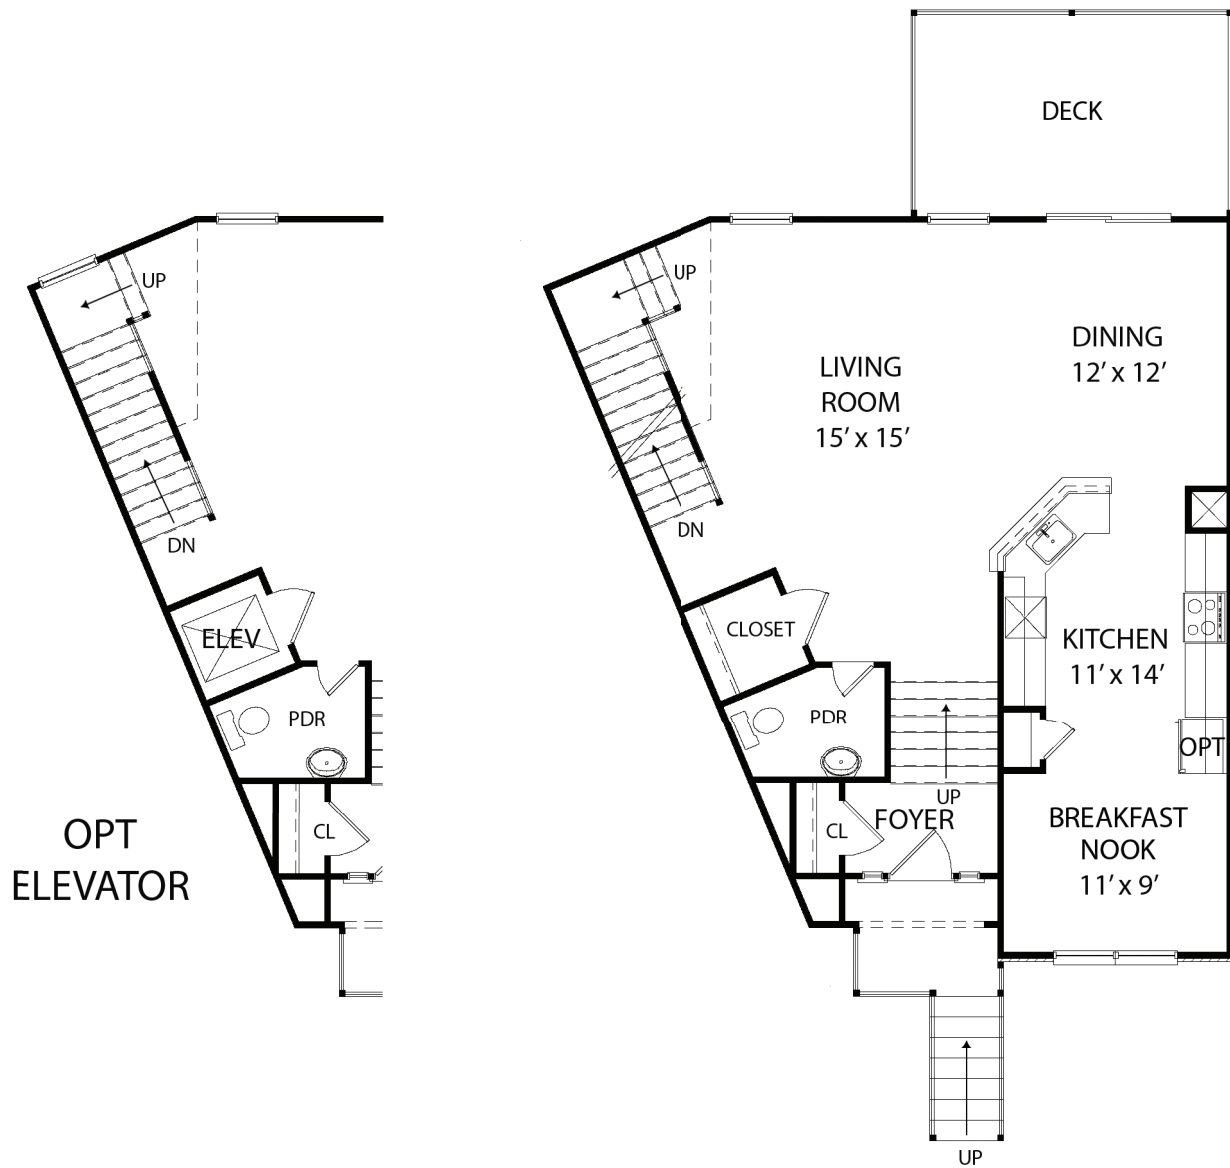

Cortina Model

2 Bedroom, 2 Bath w/ 2 Half Baths and Bonus Room

Gourmet Kitchen | Master Bedroom Suite
2 Powder Rooms | Breakfast Nook | One Car Garage
2,418 Square Feet

First Floor Plan

Cortina Model

2 Bedroom, 2 Bath w/ 2 Half Baths and Bonus Room

Gourmet Kitchen | Master Bedroom Suite
2 Powder Rooms | Breakfast Nook | One Car Garage
2,418 Square Feet

Second Floor Plan

Cortina Model

2 Bedroom, 2 Bath w/ 2 Half Baths and Bonus Room

Gourmet Kitchen | Master Bedroom Suite
2 Powder Rooms | Breakfast Nook | One Car Garage
2,418 Square Feet

Ground Floor Plan